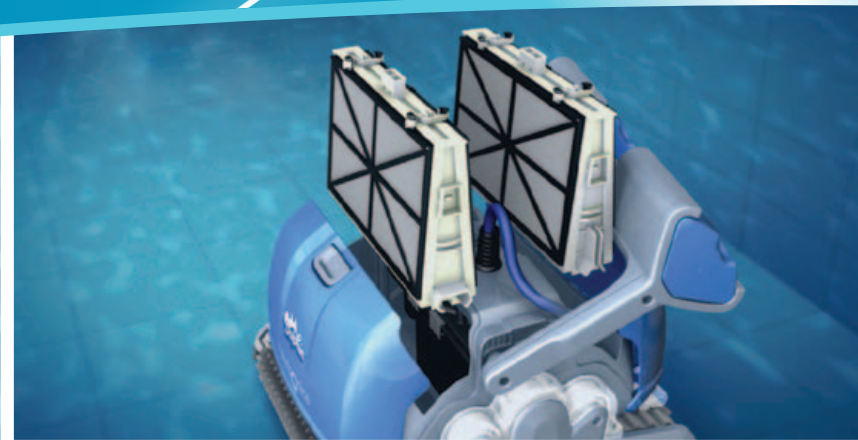

Full Pool Scanning

To ensure thorough cleaning, your Dolphin cleaner is equipped with built in software that systematically cleans your entire pool regardless of your pool's shape or surface.

Triple active brushing

Dolphin's active underside brush spins at 2.5X speed to gently scrub away algae and bacteria, leaving your pool water clean, clear, and healthy.

Swivel cables

Dolphin's patented swivel cables eliminate tangled cables forever! As your Dolphin moves around the pool, its swivel ensures that the cable stays free and clear, allowing for complete pool coverage.

Weekly timer

Pre-set cleaning cycles throughout the week with the push of a button! Your Dolphin can automatically clean every 24 hours, 48 hours, or 72 hours for 3 consecutive cycles.

Full cartridge indicator

Your Dolphin will let you know when it's not operating at peak performance due to a clogged filter. When the full cartridge indicator light comes on, you know it's time to clean the filter.